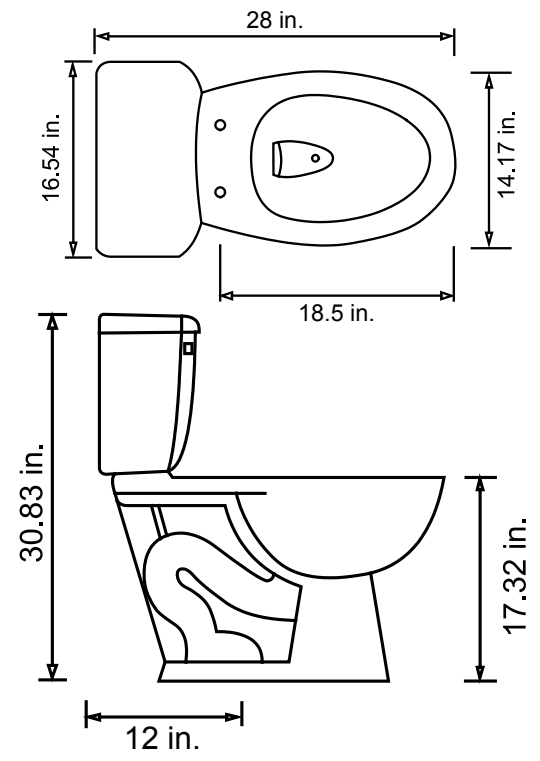

FEATURES/SPECIFICATIONS

Description:	Avora Elongated Two Piece ADA Compliant HET Commode with glazed trapway.
Bowl Part Number:	AC-3008 OR AC-3008BI (Biscuit)
Tank Part Number:	AT-3007, AT-3007BI (Biscuit) or AT-3007R (Right Hand Tank)
Water Consumption:	1.28 GPF
Rough In:	12"
Colors Available:	White or Biscuit
Trapway:	2 1/8" (3" Flapper)
Material:	Vitreous China
Handle/Flush:	White
Options:	For Biscuit, add "BI" suffix to tank or bowl. For Right Hand Tank, add "R" to tank. No Biscuit Right Hand Tank available.

Standards:
 CSA B45.0-99, CSA B45.1-99
 ICC/ANSI A117.1
 MAP Tested to 600 grams
 ASME A112.19.2

INSTALLATION/WARRANTY

Install Guide:	Included with AT-3007 or AT-3007BI
Included Components:	Bowl to floor bolt covers included with tank Bowl to tank bolts included with tank
Warranty:	One Year Replacement

SHIPPING

Shipping Weight:	AC-3008 - 50lb AT-3007 - 40lb
Cubes:	(40'HC) 5.66 per combo

1.28 GPF Toilets